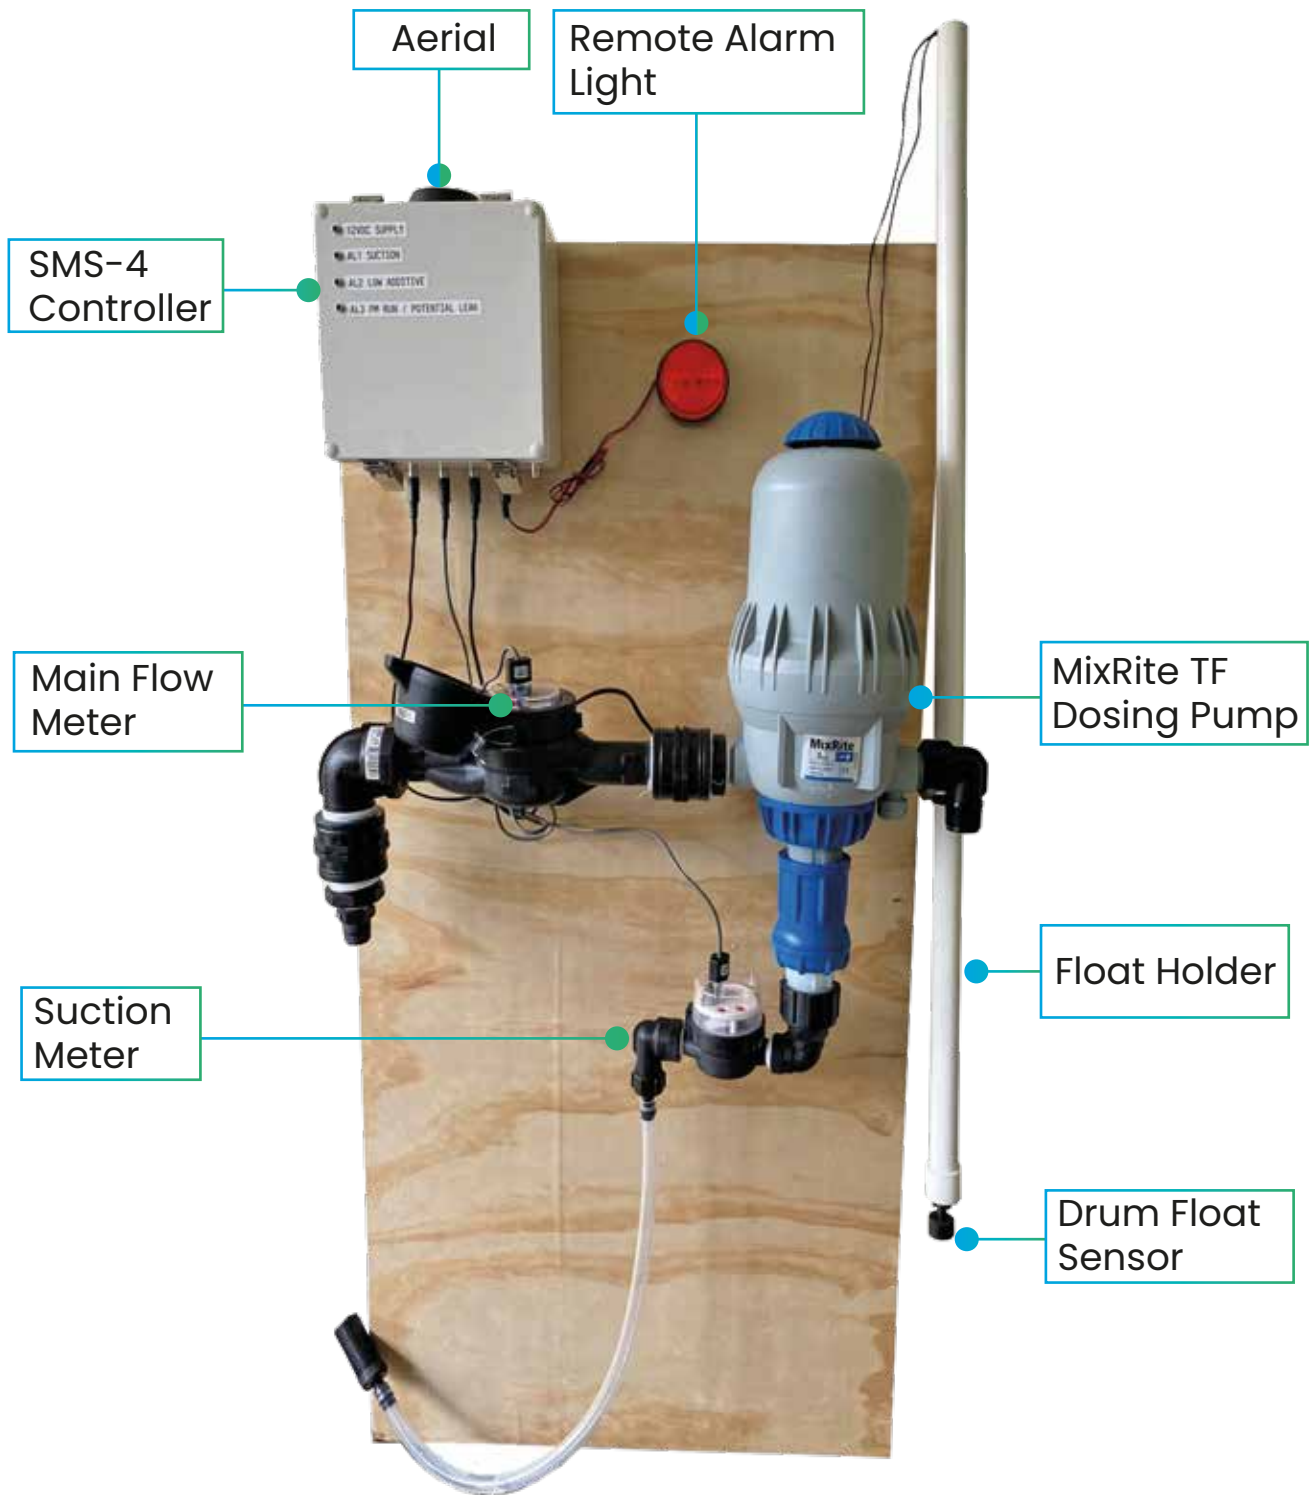

MixRite NZ Ltd.